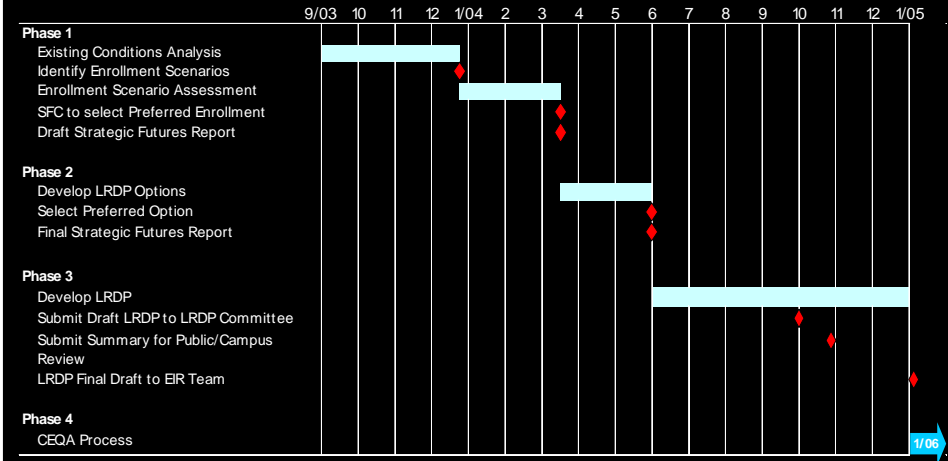

LRDP Schedule

UNIVERSITY OF CALIFORNIA
SANTA CRUZ

Cooper, Robertson & Partners
EDAW
Arup
Kimley-Horn & Associates