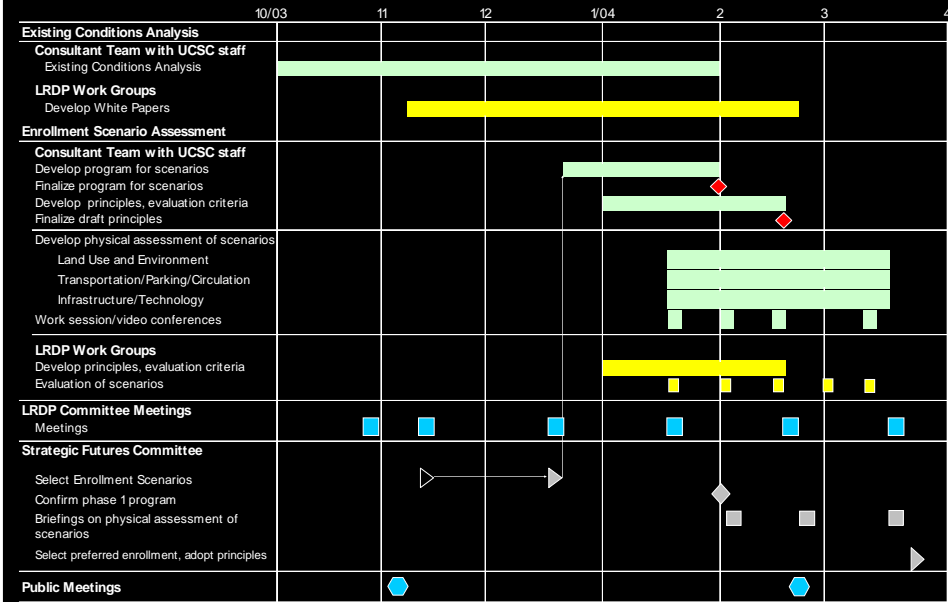

LRDP Schedule – Phase 1

UNIVERSITY OF CALIFORNIA
SANTA CRUZ