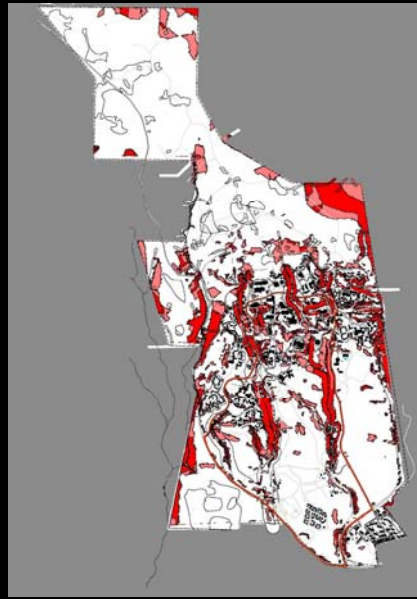

Apply "Filters"

- Avoid Slopes 20% or greater

UNIVERSITY OF CALIFORNIA
SANTA CRUZ

Cooper, Robertson & Partners
EDAW
Arup
Kimley-Horn & Associates