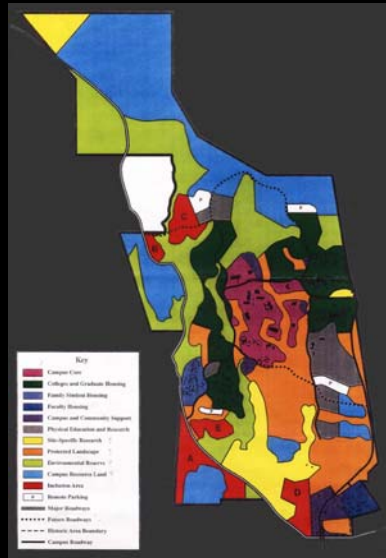

1988 Long Range Development Plan

Current Campus

UNIVERSITY OF CALIFORNIA
SANTA CRUZ

Cooper, Robertson & Partners
EDAW
Arup
Kimley-Horn & Associates

1988 Land Use Boundaries

- Campus Natural Reserve
- Protected Landscapes
- Site-Specific Research