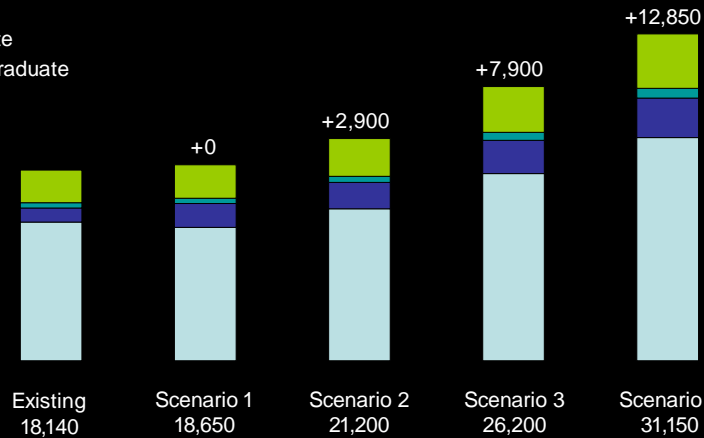

Projected Campus Population

- Staff
- Faculty
- Graduate
- Undergraduate

UNIVERSITY OF CALIFORNIA
SANTA CRUZ

Cooper, Robertson & Partners
EDAW
Arup
Kimley-Horn & Associates