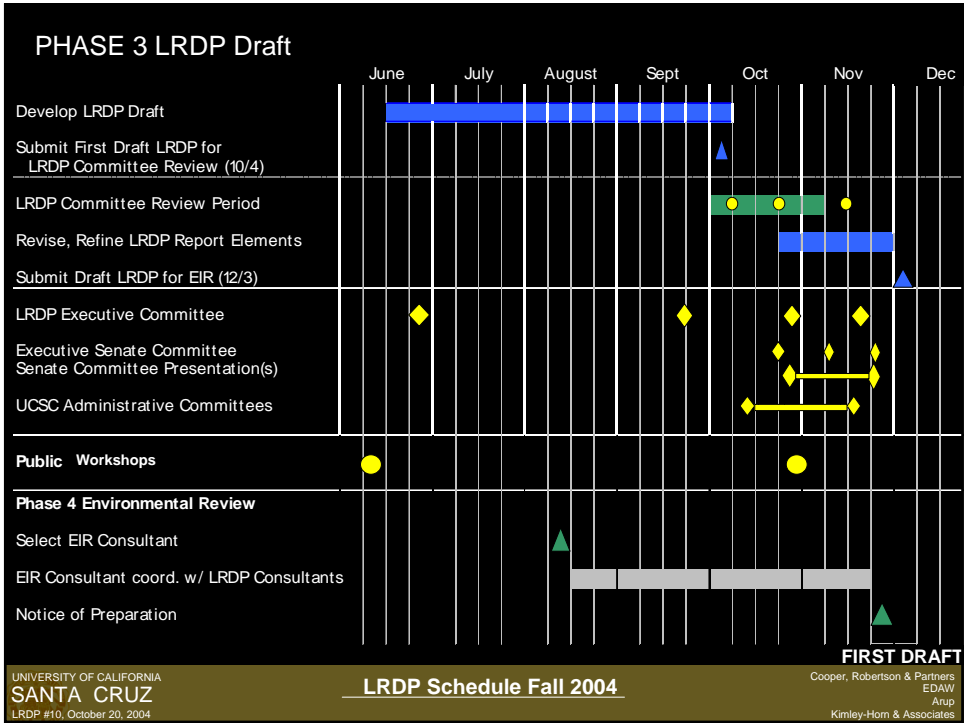

UNIVERSITY OF CALIFORNIA  
**SANTA CRUZ**  
LRDP #10, October 20, 2004

**LRDP Overall Schedule**

UNIVERSITY OF CALIFORNIA  
**SANTA CRUZ**  
LRDP #10, October 20, 2004

**LRDP Schedule Fall 2004**